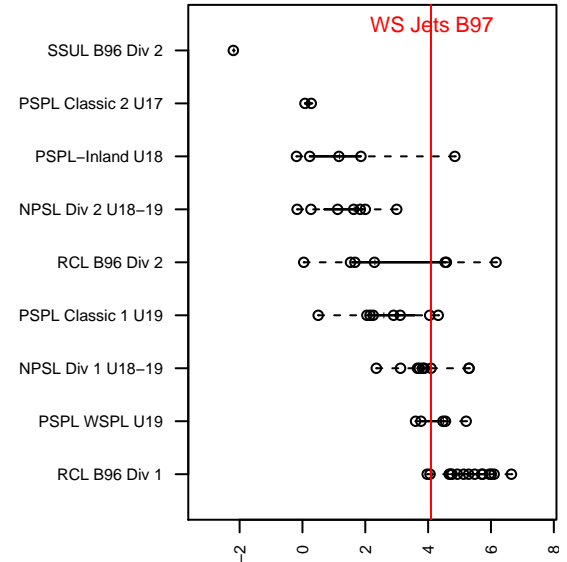

# WS Jets B97

West Seattle SC  
West Seattle, WA  
B97 total strength=1659  
attack=20.25 defense=18.99  
fall league = NPSL Div 1 U18-19

alt names used:  
NPSL WS Jets 97 – Chilcott (F15)

Venues played:  
2015 NPSL Division 1 U18-19  
2015 Founders Cup B97

**attack and defense variance (black dot)  
relative to other teams  
and top 10 in region**

**attack and defense rating  
relative to others at age  
and all opponents in last 13 months**

**Performance relative to 13 month average**

**Performance relative to 13 month average**

<b>date</b>	<b>home</b>		<b>away</b>		<b>venue</b>	<b>pred.home</b>	<b>pred.away</b>
2016-01-24	Crossfire Select Cline B97	1	WS Jets B97	0	2015 Founders Cup B97	1.64	0.92
2016-01-17	WS Jets B97	0	NSC Celtic B97	1	2015 Founders Cup B97	1.47	0.98
2016-01-10	WS Jets B97	2	Norpoint AC Milan B98	1	2015 Founders Cup B97	3.76	0.45
2015-12-06	WS Jets B97	4	Nortac Colibri Pablo B97	1	2015 NPSL Division 1 U18-19	1.44	1.44
2015-11-22	NSC Celtic B97	1	WS Jets B97	2	2015 NPSL Division 1 U18-19	0.98	1.47
2015-11-15	WS Jets B97	3	Crossfire Select Enslow B97	0	2015 NPSL Division 1 U18-19	2.27	1.09
2015-11-08	WS Jets B97	0	Seattle United NE Blue B97	3	2015 NPSL Division 1 U18-19	0.70	1.42
2015-11-01	Seattle United Shoreline Blue B97	1	WS Jets B97	4	2015 NPSL Division 1 U18-19	0.88	2.75
2015-10-25	Crossfire Select Cline B97	0	WS Jets B97	0	2015 NPSL Division 1 U18-19	1.64	0.92
2015-10-18	WS Jets B97	1	Lake Hills Impact B97	2	2015 NPSL Division 1 U18-19	1.67	1.13
2015-10-11	Crossfire Select Enslow B97	2	WS Jets B97	3	2015 NPSL Division 1 U18-19	1.09	2.27
2015-10-04	Nortac Colibri Pablo B97	2	WS Jets B97	0	2015 NPSL Division 1 U18-19	1.44	1.44
2015-09-27	WS Jets B97	1	NSC Celtic B97	1	2015 NPSL Division 1 U18-19	1.47	0.98
2015-09-20	WS Jets B97	4	South Whidbey Wild B96	0	2015 NPSL Division 1 U18-19	2.09	0.86
2015-09-13	Mercer Island FC Warriors B97	1	WS Jets B97	2	2015 NPSL Division 1 U18-19	1.01	1.39